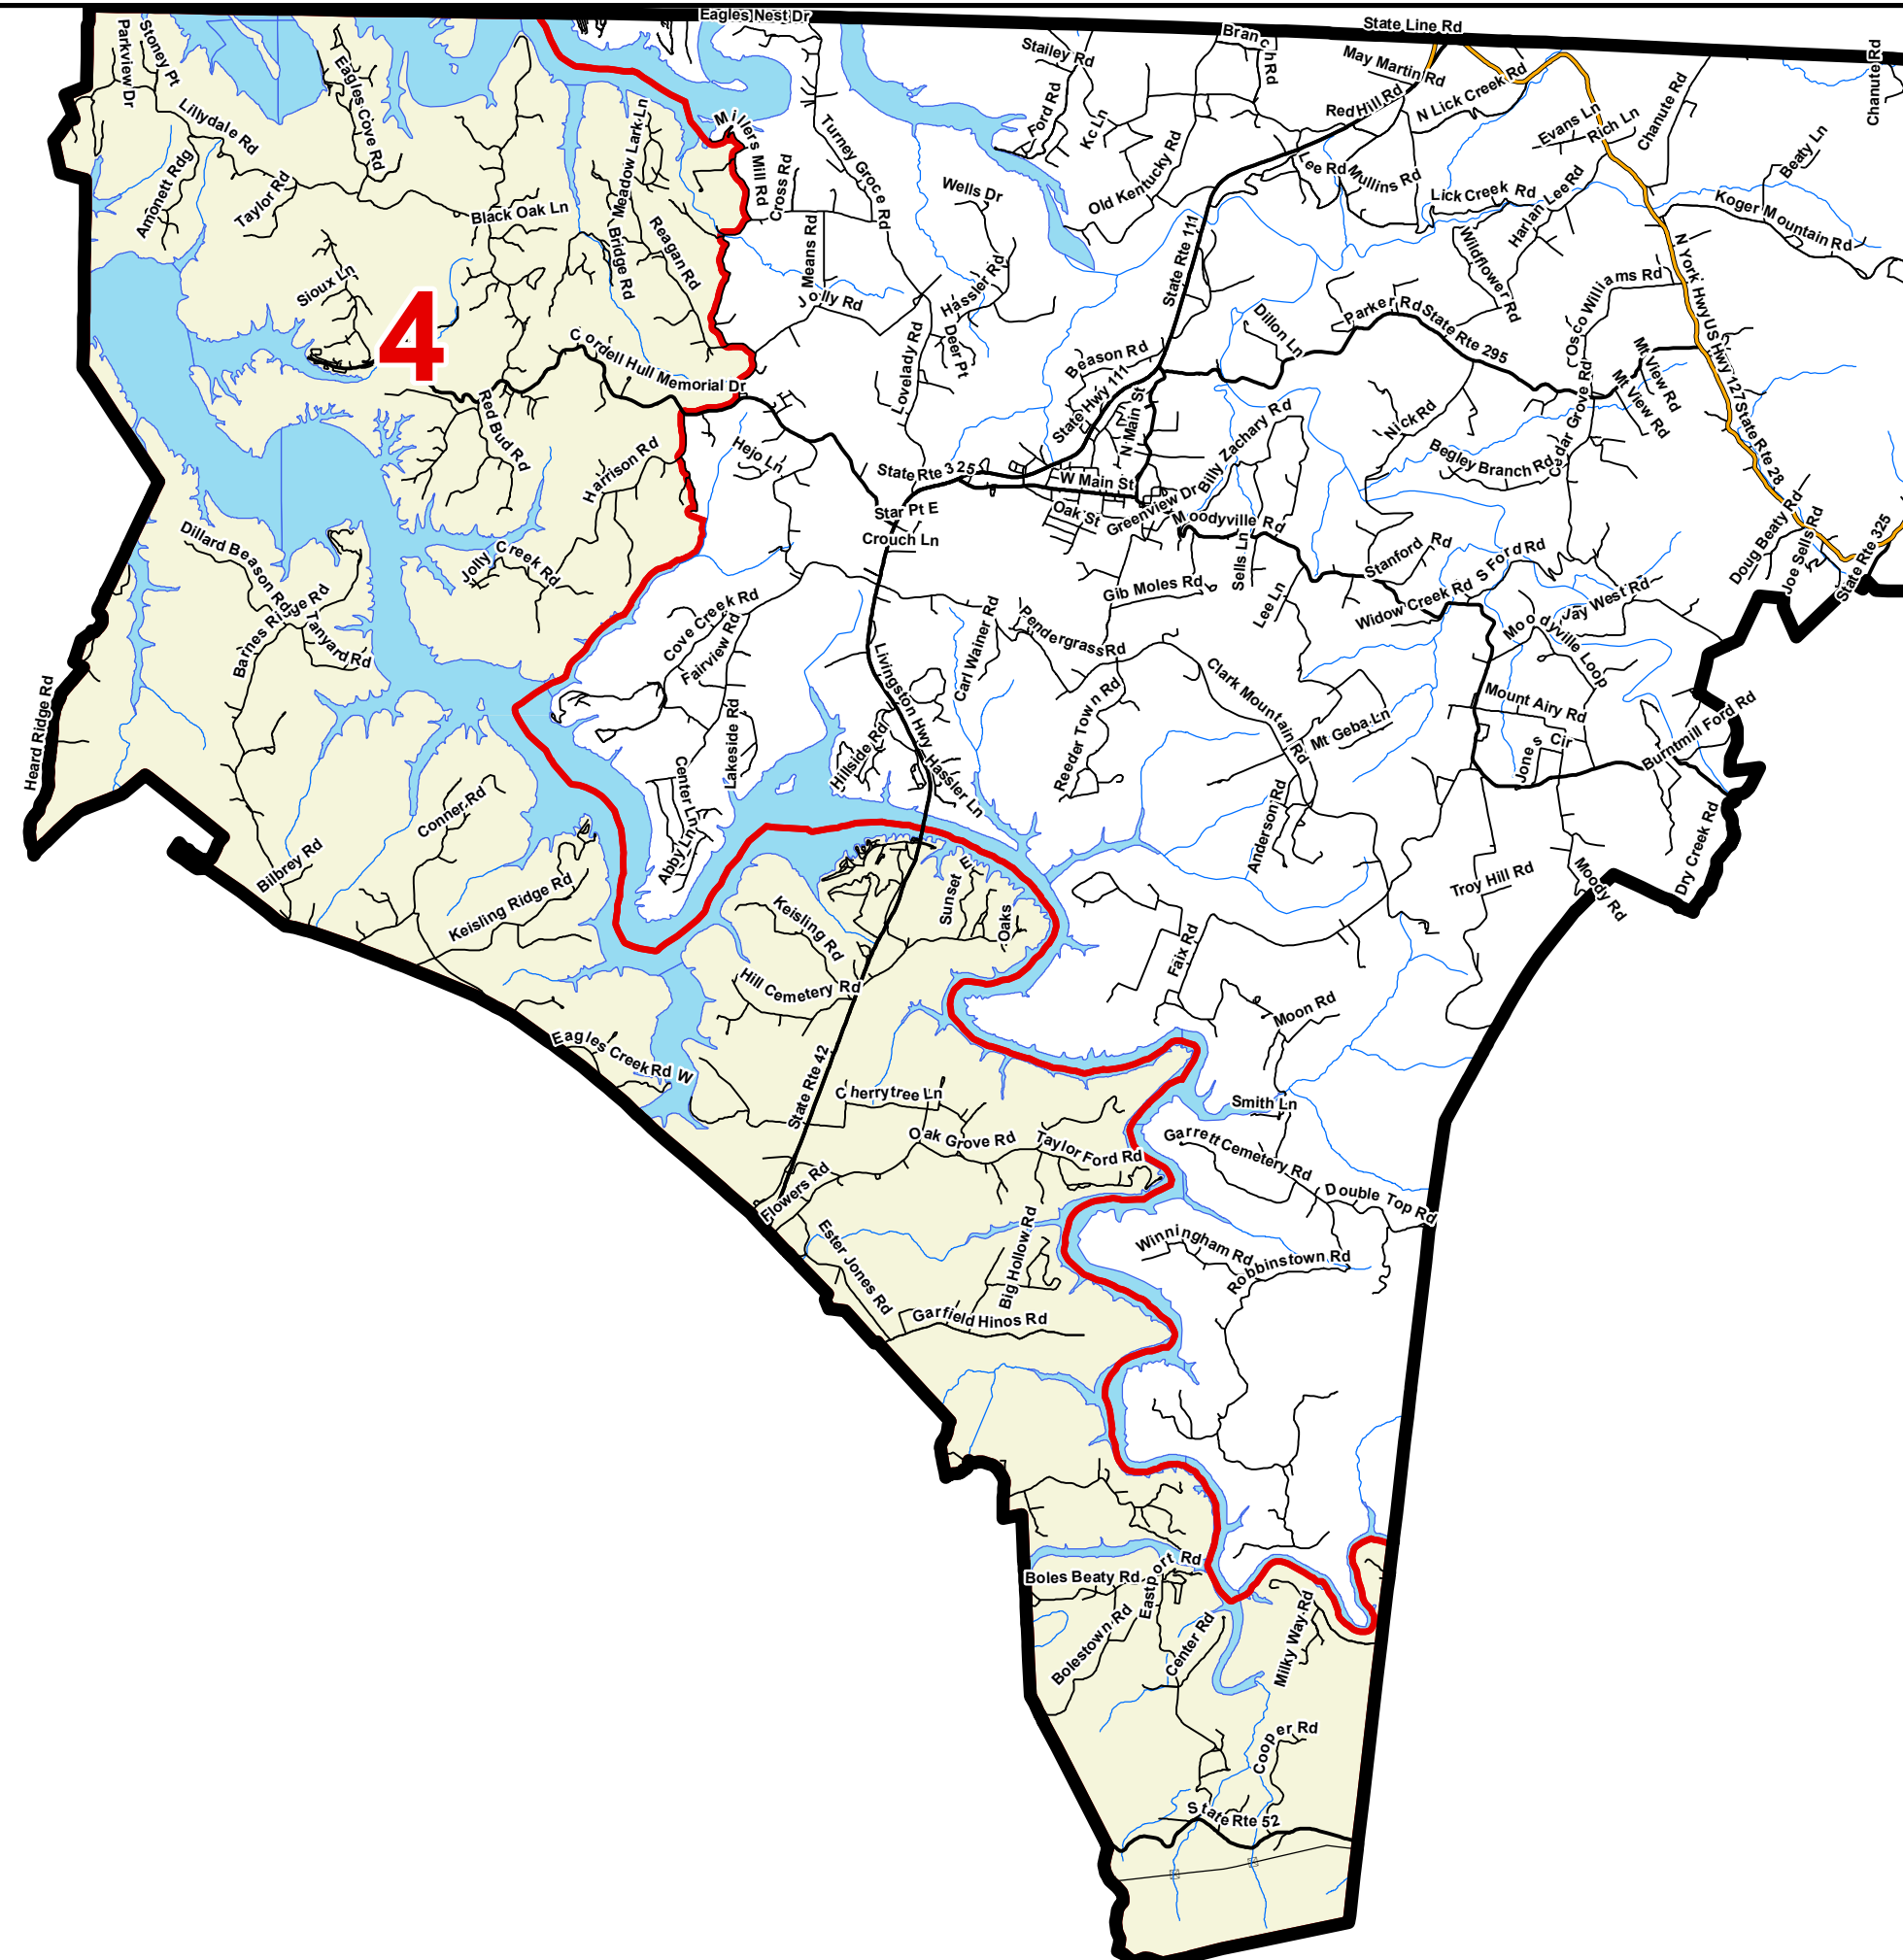

Pickett County

County Commission District 4

# OF COMMISSIONERS	3
TOTAL POPULATION	1,291
DEVIATION	41
% DEVIATION	3.3%
WHITE POPULATION	1,264
% WHITE	97.9%
BLACK POPULATION	5
% BLACK	0.4%
OTHER POPULATION	22
% OTHER	1.7%
HISPANIC POPULATION	8
% HISPANIC	0.6%

-  County Commission District
-  Interstates
-  U.S. Highway
-  State Highway
-  Local Roads
-  Railroads
-  Powerline (Incomplete)
-  Stream
-  Lakes / Rivers
-  City, Town

Created On: 12/22/2021