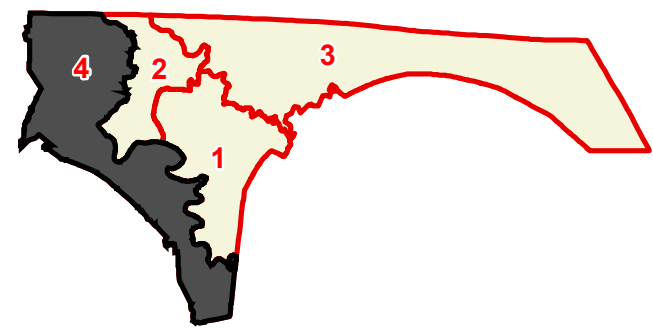

Pickett County

County Commission District 4

# OF COMMISSIONERS	3
TOTAL POPULATION	1,291
DEVIATION	41
% DEVIATION	3.3%
WHITE POPULATION	1,264
% WHITE	97.9%
BLACK POPULATION	5
% BLACK	0.4%
OTHER POPULATION	22
% OTHER	1.7%
HISPANIC POPULATION	8
% HISPANIC	0.6%

-  County Commission District
-  Interstates
-  U.S. Highway
-  State Highway
-  Local Roads
-  Railroads
-  Powerline (Incomplete)
-  Stream
-  Lakes / Rivers
-  City, Town

Created On: 12/22/2021