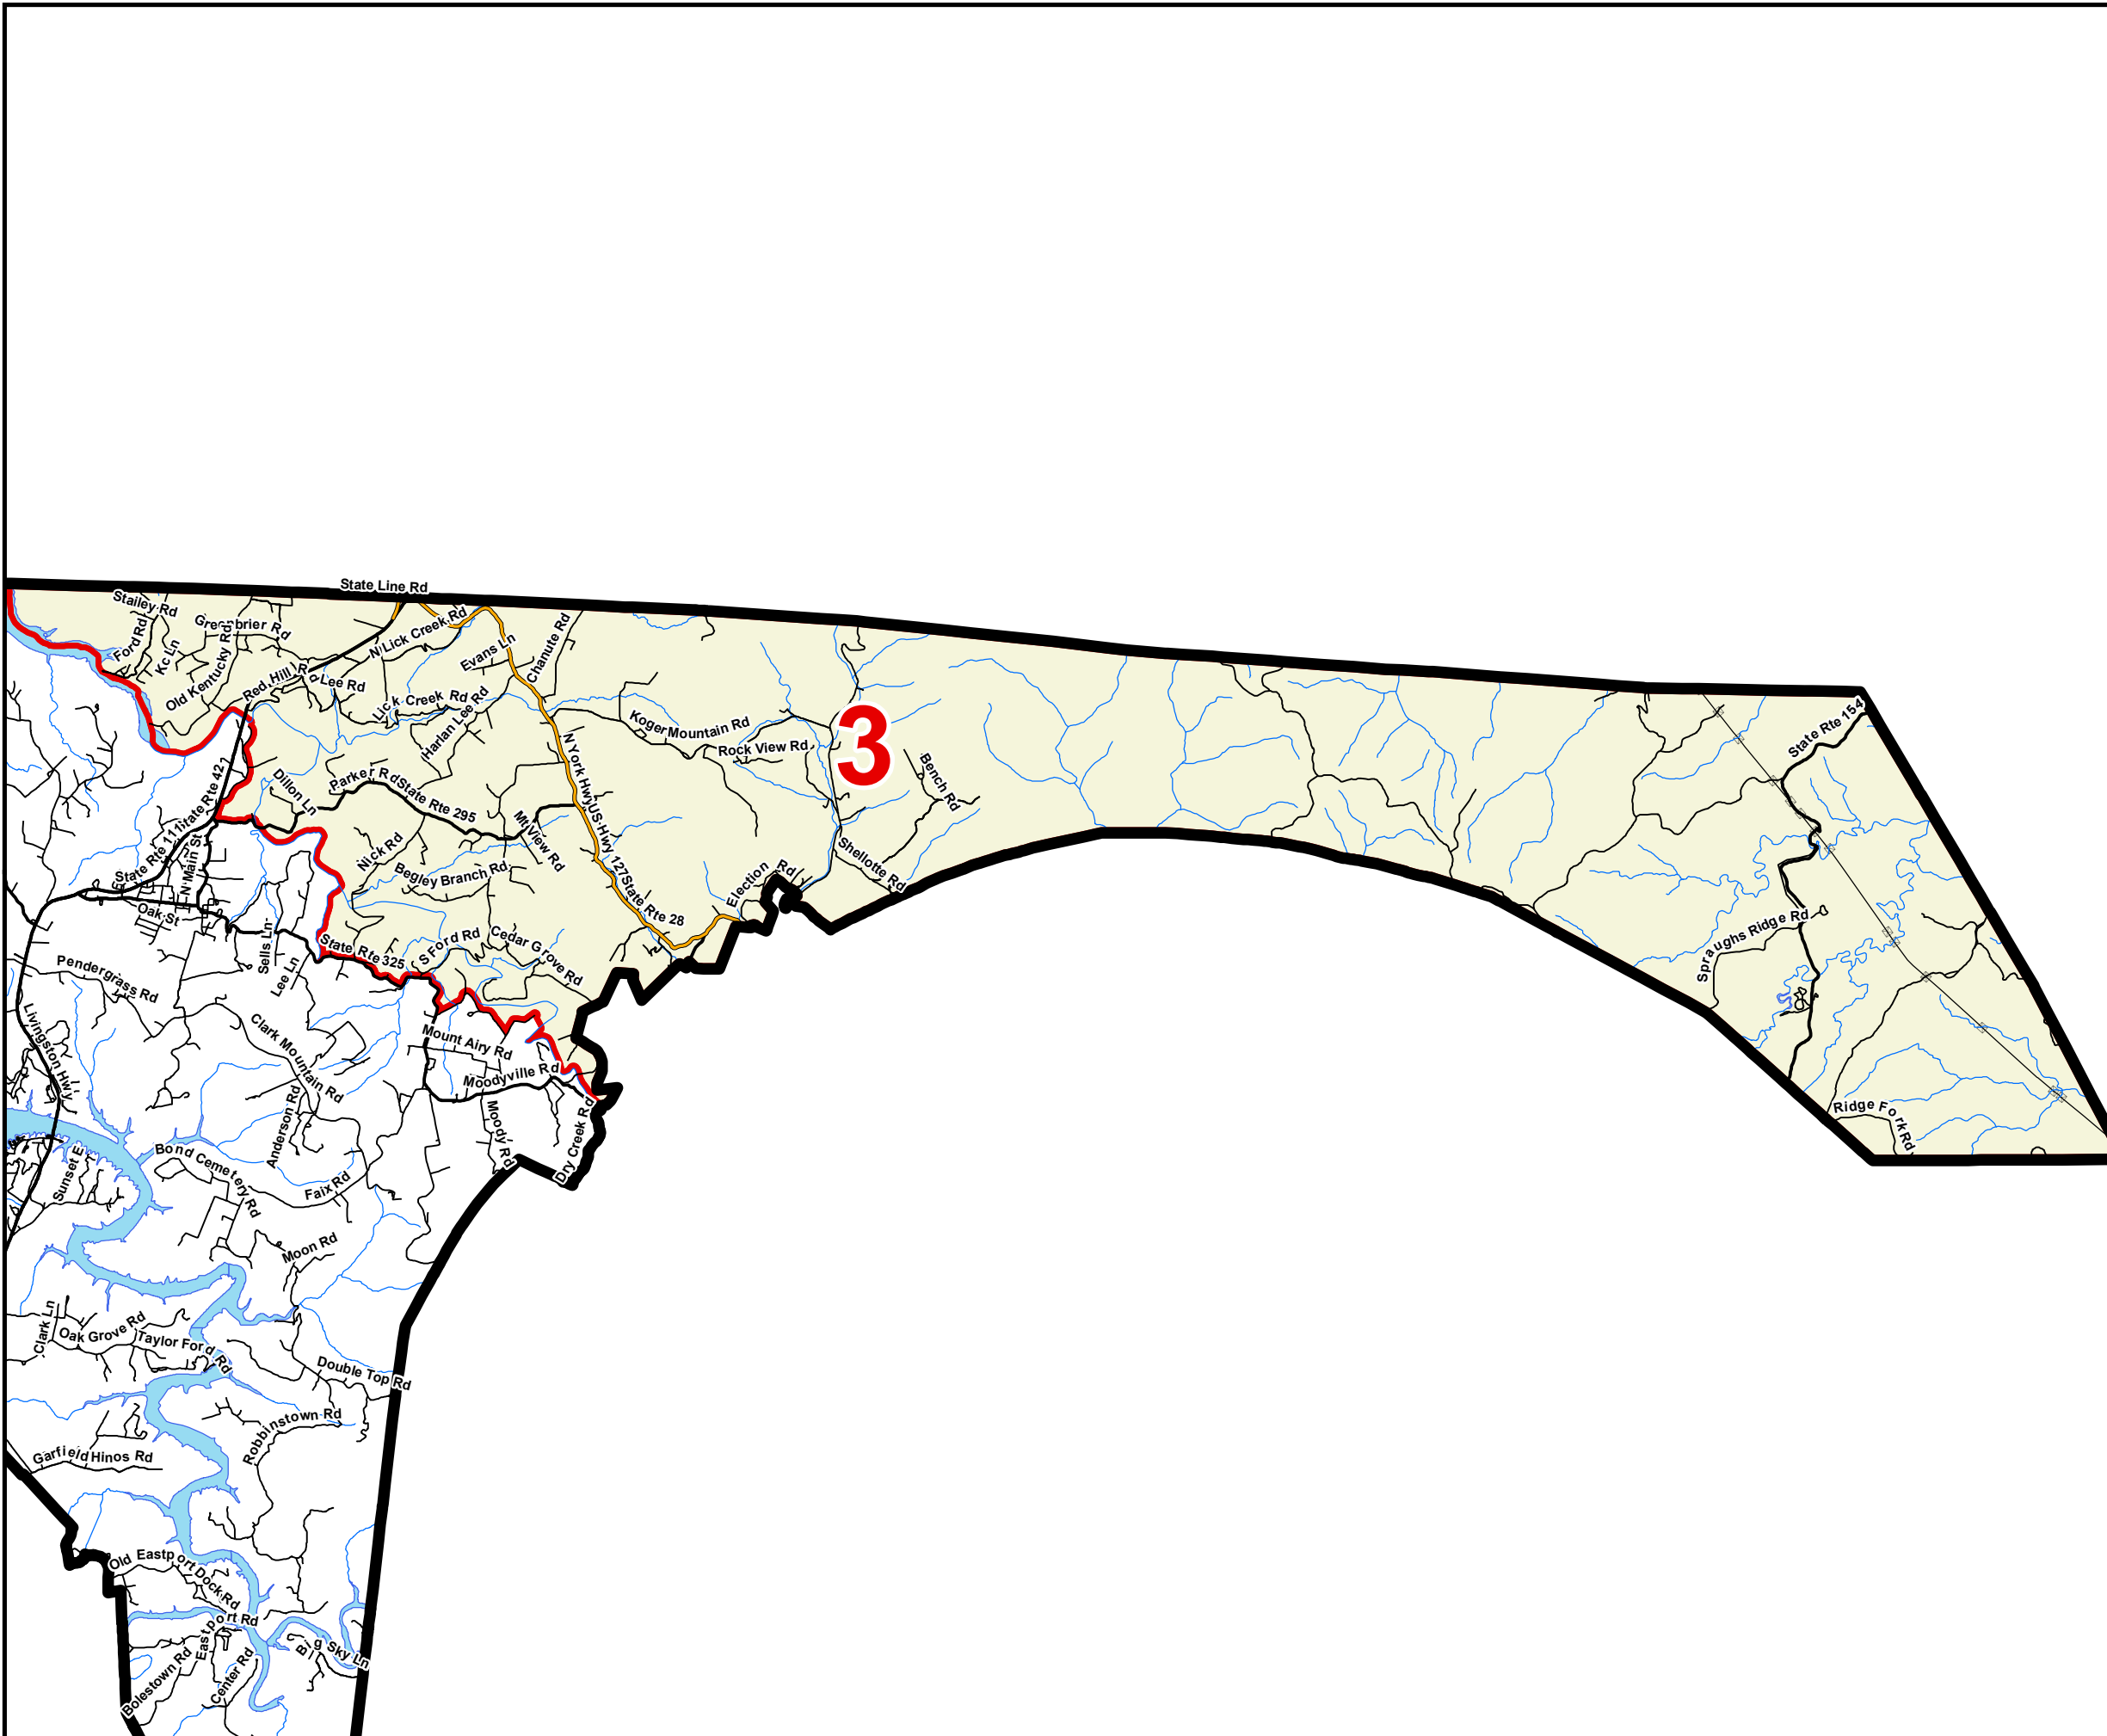

# Pickett County

## County Commission District 3

# OF COMMISSIONERS	3
TOTAL POPULATION	1,211
DEVIATION	-39
% DEVIATION	-3.1%
WHITE POPULATION	1,178
% WHITE	97.3%
BLACK POPULATION	0
% BLACK	0%
OTHER POPULATION	33
% OTHER	2.7%
HISPANIC POPULATION	16
% HISPANIC	1.3%

-  County Commission District
-  Interstates
-  U.S. Highway
-  State Highway
-  Local Roads
-  Railroads
-  Powerline (Incomplete)
-  Stream
-  Lakes / Rivers
-  City, Town

Created On: 12/22/2021