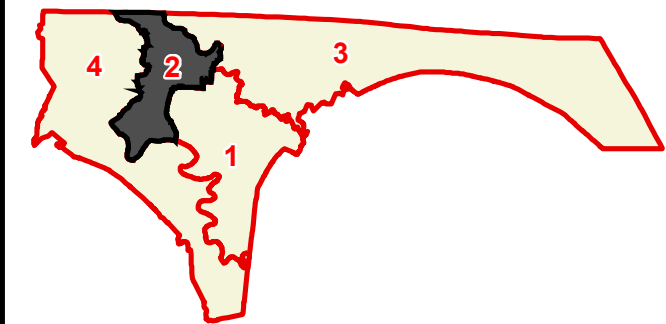

Pickett County

County Commission District 2

# OF COMMISSIONERS	3
TOTAL POPULATION	1,282
DEVIATION	32
% DEVIATION	2.5%
WHITE POPULATION	1,225
% WHITE	95.6%
BLACK POPULATION	0
% BLACK	0%
OTHER POPULATION	57
% OTHER	4.4%
HISPANIC POPULATION	23
% HISPANIC	1.8%

-  County Commission District
-  Interstates
-  U.S. Highway
-  State Highway
-  Local Roads
-  Railroads
-  Powerline (Incomplete)
-  Stream
-  Lakes / Rivers
-  City, Town

Created On: 12/22/2021